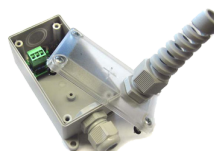

JB 5610

Dimensions	Medium (90 × 48.5 × 40 mm / 3.54 × 1.91 × 1.57")
Connection options	PCB with OSE plugs
Diagnostic functions	Yes
Lid Material	Transparent
Enclosure rating	IP65
Compatible coil cord	SC 3350